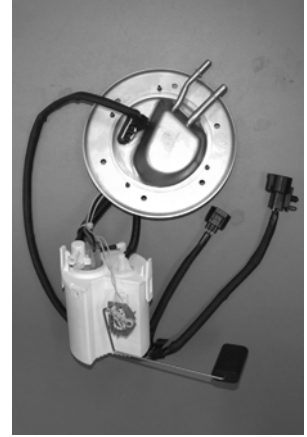

Fuel Modules

TU215HP (NEW)

97 FORD

TU216HP (NEW)

98-99 FORD

TU226HP (NEW)

98 FORD

TU227HP (NEW)